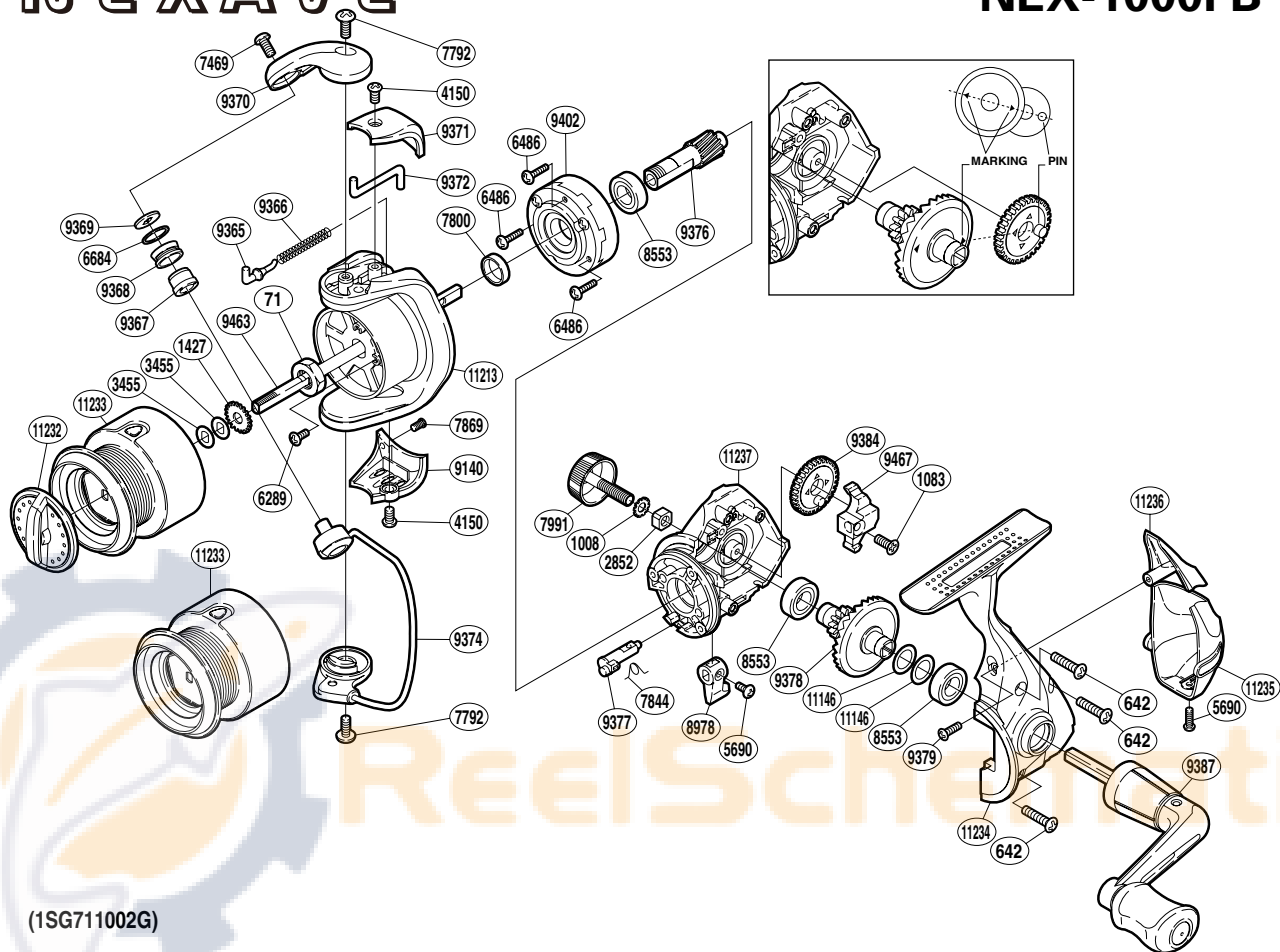

SHIMANO

NEXAVE

NEX-1000FB

Part No.	Description	Part No.	Description	Part No.	Description
RD 0071	Rotor Nut	RD 7869	Screw	RD 9378	Drive Gear
RD 0642	Screw	RD 7991	Handle Screw Cap	RD 9379	Screw
RD 1008	Handle Lock Washer	RD 8553	Ball Bearing	RD 9384	Oscillating Gear
RD 1083	Screw	RD 8978	Anti-Reverse Lever	RD 9387	Handle Assembly
RD 1427	Spool Support	RD 9140	Bail Hold Support Guard	RD 9402	Roller Clutch Assembly
RD 2852	Handle Screw Lock	RD 9365	Bail Spring Guide	RD 9463	Main Shaft
RD 3455	Spool Washer	RD 9366	Bail Spring	RD 9467	Oscillating Slider
RD 4150	Screw	RD 9367	Line Roller Bushing	RD11146	Washer
RD 5690	Screw	RD 9368	Line Roller	RD11213	Rotor
RD 6289	Screw	RD 9369	Line Roller Washer	RD11232	Drag Knob
RD 6486	Screw	RD 9370	Bail Arm	RD11233	Spool Assembly
RD 6684	Line Roller Spacer	RD 9371	Bail Spring Cover	RD11234	Side Cover
RD 7469	Screw	RD 9372	Bail Trip Lever	RD11235	Rear Protector B
RD 7792	Screw	RD 9374	Bail Assembly	RD11236	Rear Protector A
RD 7800	Rotor Ring	RD 9376	Pinion Gear	RD11237	Body
RD 7844	Anti-Reverse Cam Spring	RD 9377	Anti-Reverse Cam		